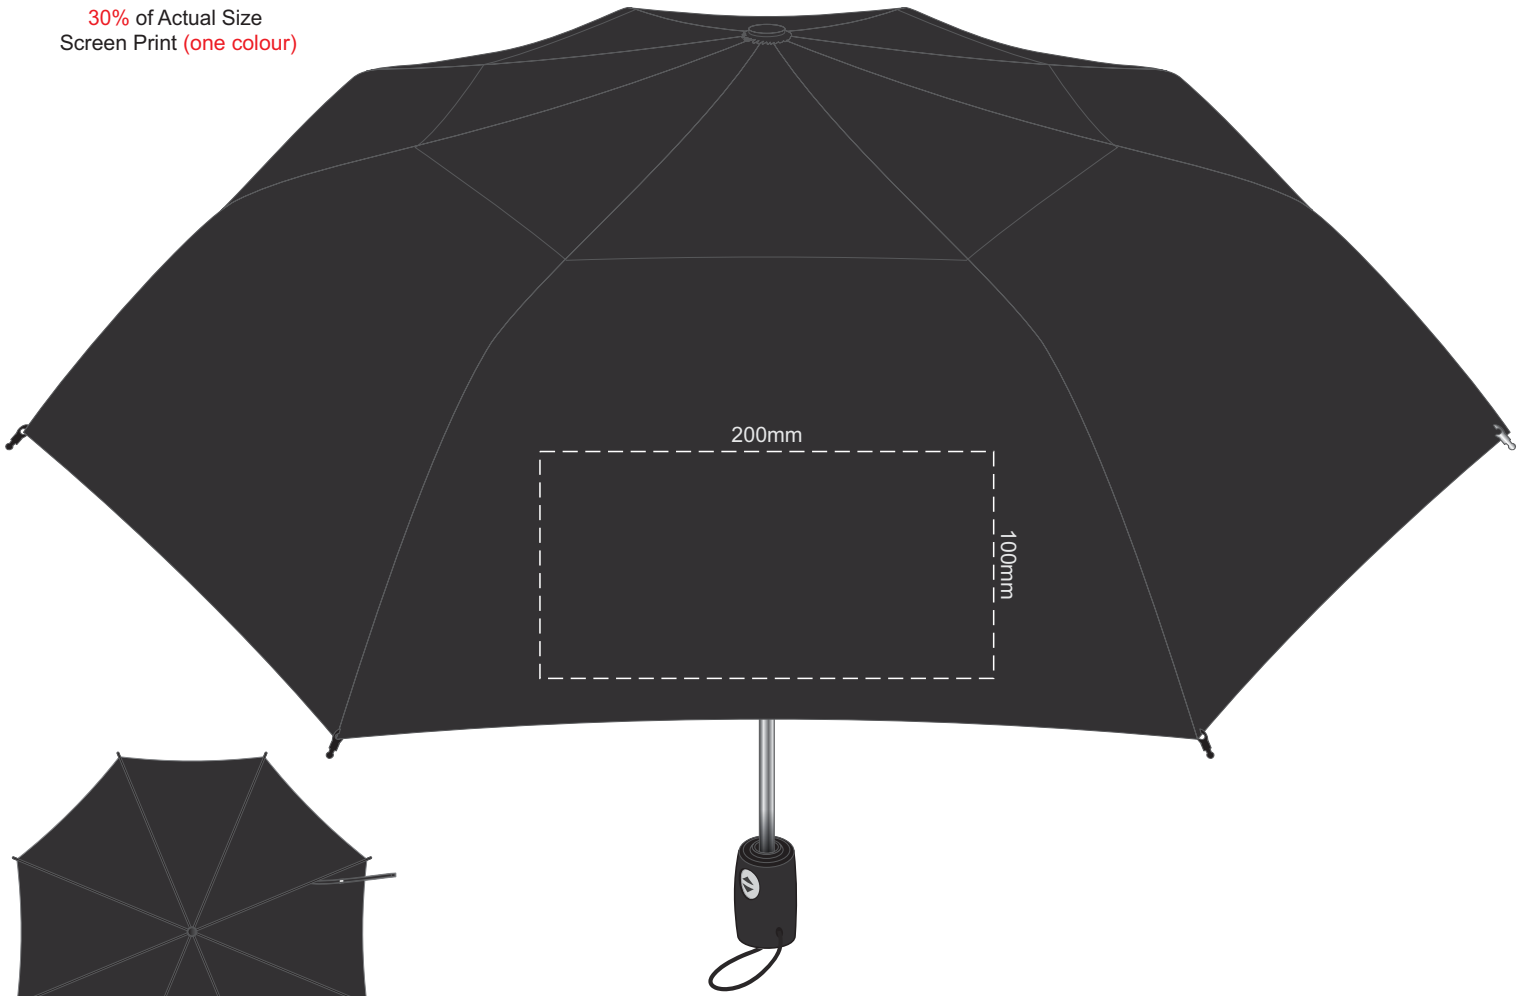

30% of Actual Size
Screen Print (one colour)

Top view at 5%
to indicate which
panel/s to be decorated.

30% of Actual Size
Screen Print (one colour)

Top view at 5%
to indicate which
panel/s to be decorated.