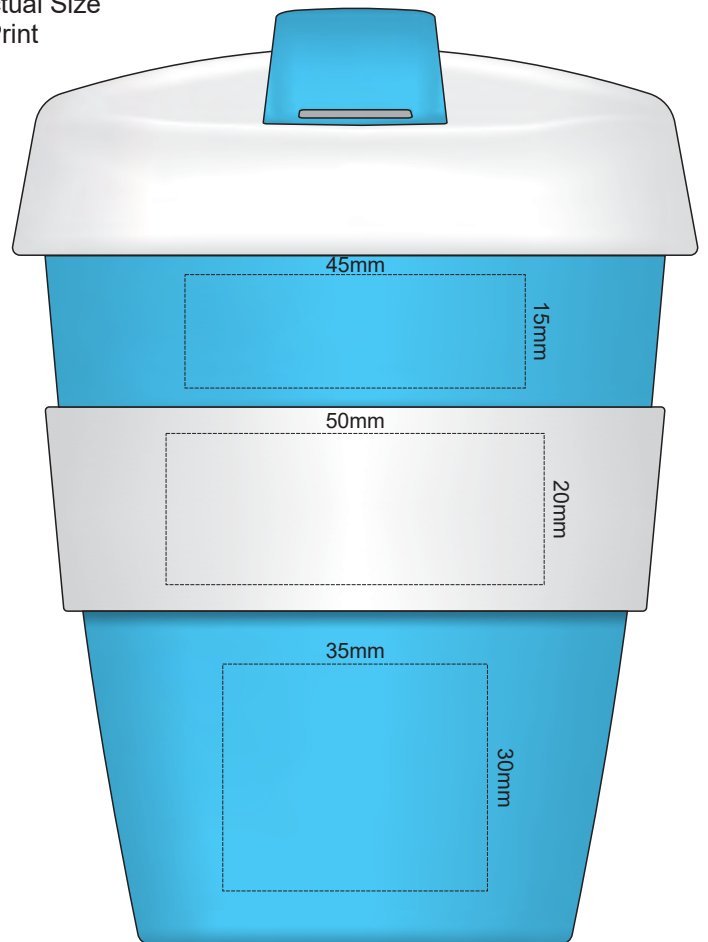

100% of Actual Size
Pad Print

Cup Colour	Flip & Lid Colour	Band Colour
Light Grey	Light Grey	Light Grey
Dark Grey	Dark Grey	Dark Grey
White with X	White	White
Yellow	Yellow	Yellow
White with X	Orange	Orange
Pink	Pink	Pink
White with X	Red	Red
Light Green	Light Green	Light Green
Green	Green	Green
Cyan	Cyan	Cyan
Light Blue	Light Blue	Light Blue
White with X	Dark Blue	Dark Blue
Dark Blue	Dark Blue	Dark Blue
Purple	Purple	Purple
White with X	Black	Black

+Natura Flip has speckles

100% of Actual Size
Pad Print

SIDE 1

SIDE 2

Cup Colour	Flip & Lid Colour	Band Colour
Light Tan	Light Tan	Light Tan
Grey	Grey	Grey
White with X	White	White
Yellow	Yellow	Yellow
White with X	Orange	Orange
White with X	Pink	Pink
White with X	Red	Red
Light Green	Light Green	Light Green
Green	Green	Green
Cyan	Cyan	Cyan
Light Blue	Light Blue	Light Blue
White with X	Dark Blue	Dark Blue
White with X	Dark Blue	Dark Blue
White with X	Purple	Purple
White with X	Black	Black

+Natura Flip has speckles

100% of Actual Size
Screen Print (one colour)

Red Line = Exact opposites of the product
(centre artwork to the red line)

Cup Colour	Flip & Lid Colour	Band Colour
Light Tan	Light Tan	Light Tan
Grey	Grey	Grey
White with X	White	White
Yellow	Yellow	Yellow
White with X	Orange	Orange
Pink	Pink	Pink
White with X	Red	Red
Light Green	Light Green	Light Green
Green	Green	Green
Cyan	Cyan	Cyan
Light Blue	Light Blue	Light Blue
White with X	Dark Blue	Dark Blue
White with X	Dark Blue	Dark Blue
Purple	Purple	Purple
White with X	Black	Black

+Natura Flip has speckles

100% of Actual Size
Silicone Digital Print
Debossed

SIDE 1

SIDE 2