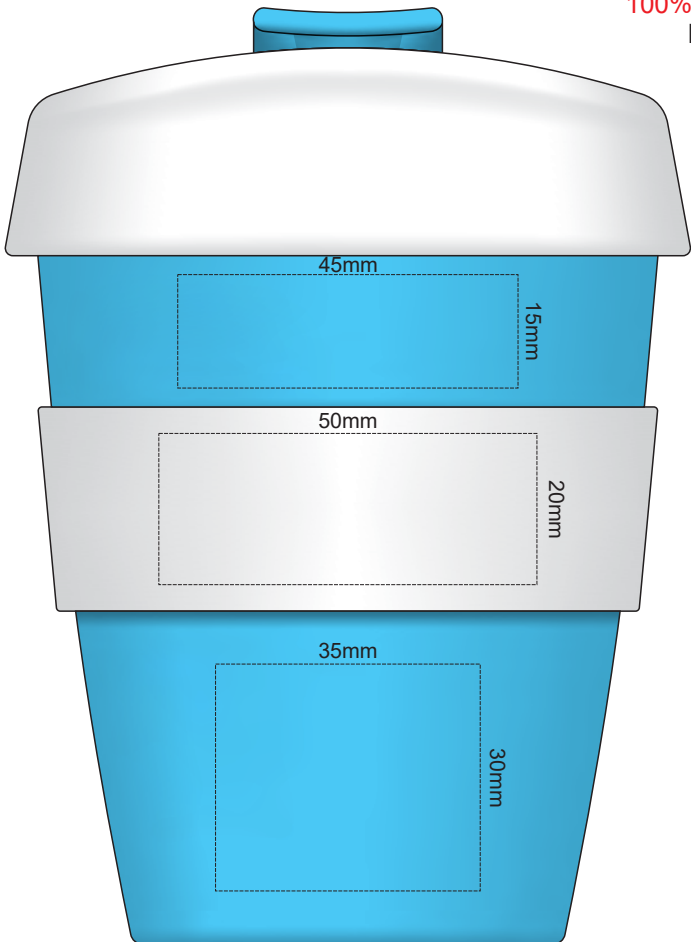

100% of Actual Size
Pad Print

Cup Colour	Flip & Lid Colour	Band Colour
Light Grey	Light Grey	Light Grey
Dark Grey	Dark Grey	Dark Grey
White with X	White	White
Yellow	Yellow	Yellow
White with X	Orange	Orange
Pink	Pink	Pink
White with X	Red	Red
Light Green	Light Green	Light Green
Green	Green	Green
Cyan	Cyan	Cyan
Light Blue	Light Blue	Light Blue
White with X	Dark Blue	Dark Blue
Dark Blue	Dark Blue	Dark Blue
Purple	Purple	Purple
White with X	Black	Black

+Natura Flip has speckles

100% of Actual Size
Pad Print

SIDE 1

SIDE 2

Cup Colour	Flip & Lid Colour	Band Colour
Light Tan	Light Tan	Light Tan
Grey	Grey	Grey
White with X	White	White
Yellow	Yellow	Yellow
White with X	Orange	Orange
White with X	Pink	Pink
White with X	Red	Red
Light Green	Light Green	Light Green
Green	Green	Green
Cyan	Cyan	Cyan
Light Blue	Light Blue	Light Blue
White with X	Dark Blue	Dark Blue
White with X	Dark Blue	Dark Blue
White with X	Purple	Purple
White with X	Black	Black

+Natura Flip has speckles

100% of Actual Size
Screen Print (one colour)

Red Line = Exact opposites of the product
(centre artwork to the red line)

Cup Colour	Flip & Lid Colour	Band Colour
Light Tan	Light Tan	Light Tan
Grey	Grey	Grey
White with X	White	White
Yellow	Yellow	Yellow
White with X	Orange	Orange
Pink	Pink	Pink
White with X	Red	Red
Light Green	Light Green	Light Green
Green	Green	Green
Cyan	Cyan	Cyan
Light Blue	Light Blue	Light Blue
White with X	Dark Blue	Dark Blue
White with X	Dark Blue	Dark Blue
Purple	Purple	Purple
White with X	Black	Black

+Natura Flip has speckles

100% of Actual Size
Silicone Digital Print
Debossed

SIDE 1

SIDE 2