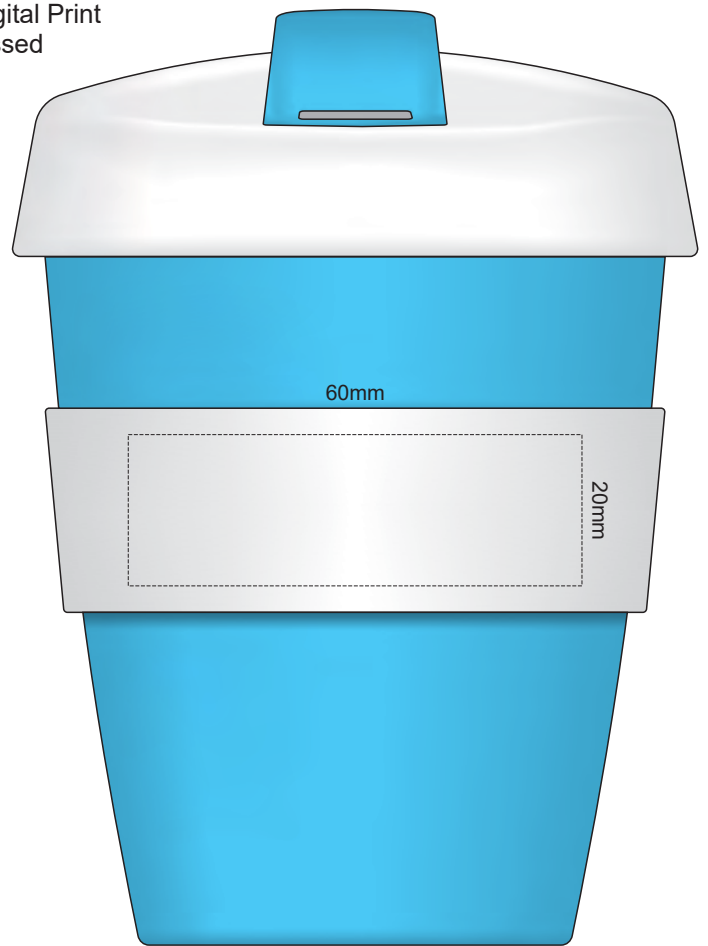

100% of Actual Size
Pad Print

Cup Colour	Flip & Lid Colour	Band Colour
Light Grey	Light Grey	Light Grey
Dark Grey	Dark Grey	Dark Grey
White with X	White	White
Yellow	Yellow	Yellow
White with X	Orange	Orange
Pink	Pink	Pink
White with X	Red	Red
Light Green	Light Green	Light Green
Green	Green	Green
Cyan	Cyan	Cyan
Light Blue	Light Blue	Light Blue
White with X	Dark Blue	Dark Blue
Dark Blue	Dark Blue	Dark Blue
Purple	Purple	Purple
White with X	Black	Black

+Natura Flip has speckles

100% of Actual Size
Pad Print

SIDE 1

SIDE 2

Cup Colour	Flip & Lid Colour	Band Colour
Light Tan	Light Tan	Light Tan
Grey	Grey	Grey
White with X	White	White
Yellow	Yellow	Yellow
White with X	Orange	Orange
White with X	Pink	Pink
White with X	Red	Red
Light Green	Light Green	Light Green
Green	Green	Green
Cyan	Cyan	Cyan
Light Blue	Light Blue	Light Blue
White with X	Dark Blue	Dark Blue
White with X	Dark Blue	Dark Blue
White with X	Purple	Purple
White with X	Black	Black

+Natura Flip has speckles

100% of Actual Size
Screen Print (one colour)

Red Line = Exact opposites of the product
(centre artwork to the red line)

Cup Colour	Flip & Lid Colour	Band Colour
Light Tan	Light Tan	Light Tan
Grey	Grey	Grey
White with X	White	White
Yellow	Yellow	Yellow
White with X	Orange	Orange
Pink	Pink	Pink
White with X	Red	Red
Light Green	Light Green	Light Green
Green	Green	Green
Cyan	Cyan	Cyan
Light Blue	Light Blue	Light Blue
White with X	Dark Blue	Dark Blue
White with X	Dark Blue	Dark Blue
Purple	Purple	Purple
White with X	Black	Black

+Natura Flip has speckles

100% of Actual Size
Silicone Digital Print
Debossed

SIDE 1

SIDE 2