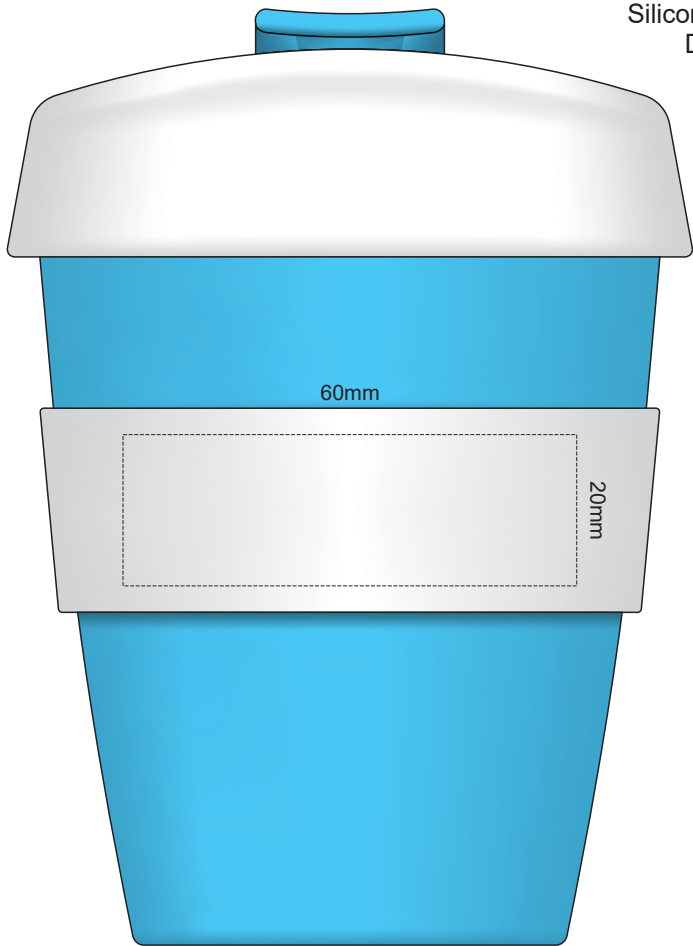

100% of Actual Size
Pad Print

Cup Colour	Flip & Lid Colour	Band Colour
Light Grey	Light Grey	Light Grey
Dark Grey	Dark Grey	Dark Grey
White with X	White	White
Yellow	Yellow	Yellow
White with X	Orange	Orange
Pink	Pink	Pink
White with X	Red	Red
Light Green	Light Green	Light Green
Green	Green	Green
Cyan	Cyan	Cyan
Light Blue	Light Blue	Light Blue
White with X	Dark Blue	Dark Blue
Dark Blue	Dark Blue	Dark Blue
Purple	Purple	Purple
White with X	Black	Black

+Natura Flip has speckles

100% of Actual Size
Pad Print

SIDE 1

SIDE 2

Cup Colour	Flip & Lid Colour	Band Colour
Light Tan	Light Tan	Light Tan
Grey	Grey	Grey
White with X	White	White
Yellow	Yellow	Yellow
White with X	Orange	Orange
White with X	Pink	Pink
White with X	Red	Red
Light Green	Light Green	Light Green
Green	Green	Green
Cyan	Cyan	Cyan
Light Blue	Light Blue	Light Blue
White with X	Dark Blue	Dark Blue
White with X	Dark Blue	Dark Blue
White with X	Purple	Purple
White with X	Black	Black

+Natura Flip has speckles

100% of Actual Size
Screen Print (one colour)

Red Line = Exact opposites of the product
(centre artwork to the red line)

Cup Colour	Flip & Lid Colour	Band Colour
Light Tan	Light Tan	Light Tan
Grey	Grey	Grey
White with X	White	White
Yellow	Yellow	Yellow
White with X	Orange	Orange
Pink	Pink	Pink
White with X	Red	Red
Light Green	Light Green	Light Green
Green	Green	Green
Cyan	Cyan	Cyan
Light Blue	Light Blue	Light Blue
White with X	Dark Blue	Dark Blue
White with X	Dark Blue	Dark Blue
Purple	Purple	Purple
White with X	Black	Black

+Natura Flip has speckles

100% of Actual Size
Silicone Digital Print
Debossed

SIDE 1

SIDE 2