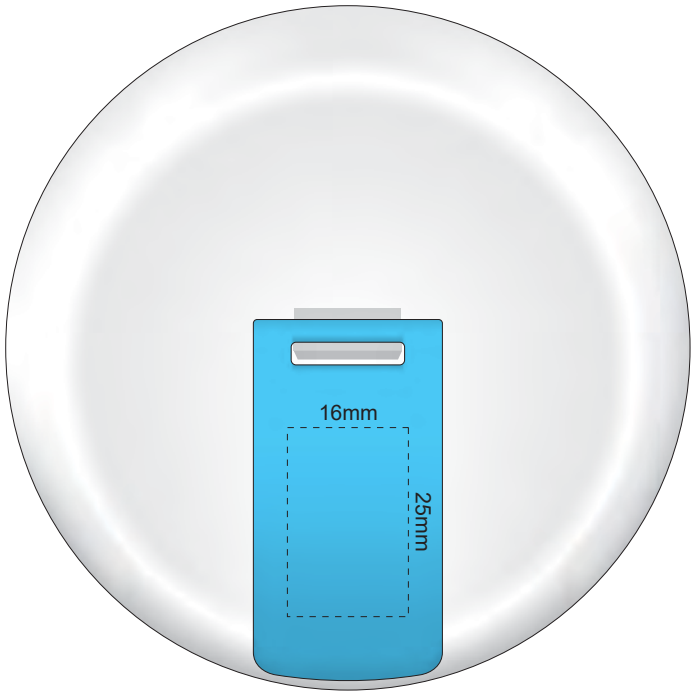

100% of Actual Size
Pad Print

Cup Colour	Flip & Lid Colour	Band Colour
Light Grey	Light Grey	Light Grey
Dark Grey	Dark Grey	Dark Grey
White with X	White	White
Yellow	Yellow	Yellow
White with X	Orange	Orange
Pink	Pink	Pink
White with X	Red	Red
Light Green	Light Green	Light Green
Green	Green	Green
Cyan	Cyan	Cyan
Light Blue	Light Blue	Light Blue
White with X	Dark Blue	Dark Blue
Dark Blue	Dark Blue	Dark Blue
Purple	Purple	Purple
White with X	Black	Black

+Natura Flip has speckles

100% of Actual Size
Pad Print

SIDE 1

SIDE 2

Cup Colour	Flip & Lid Colour	Band Colour
Light Tan	Light Tan	Light Tan
Grey	Grey	Grey
White with X	White	White
Yellow	Yellow	Yellow
White with X	Orange	Orange
White with X	Pink	Pink
White with X	Red	Red
Light Green	Light Green	Light Green
Green	Green	Green
Cyan	Cyan	Cyan
Light Blue	Light Blue	Light Blue
White with X	Dark Blue	Dark Blue
White with X	Dark Blue	Dark Blue
White with X	Purple	Purple
White with X	Black	Black

+Natura Flip has speckles

100% of Actual Size
Screen Print (one colour)

Red Line = Exact opposites of the product
(centre artwork to the red line)

Cup Colour	Flip & Lid Colour	Band Colour
Light Tan	Light Tan	Light Tan
Grey	Grey	Grey
White with X	White	White
Yellow	Yellow	Yellow
White with X	Orange	Orange
Pink	Pink	Pink
White with X	Red	Red
Light Green	Light Green	Light Green
Green	Green	Green
Cyan	Cyan	Cyan
Light Blue	Light Blue	Light Blue
White with X	Dark Blue	Dark Blue
White with X	Dark Blue	Dark Blue
Purple	Purple	Purple
White with X	Black	Black

+Natura Flip has speckles

100% of Actual Size
Silicone Digital Print
Debossed

SIDE 1

SIDE 2