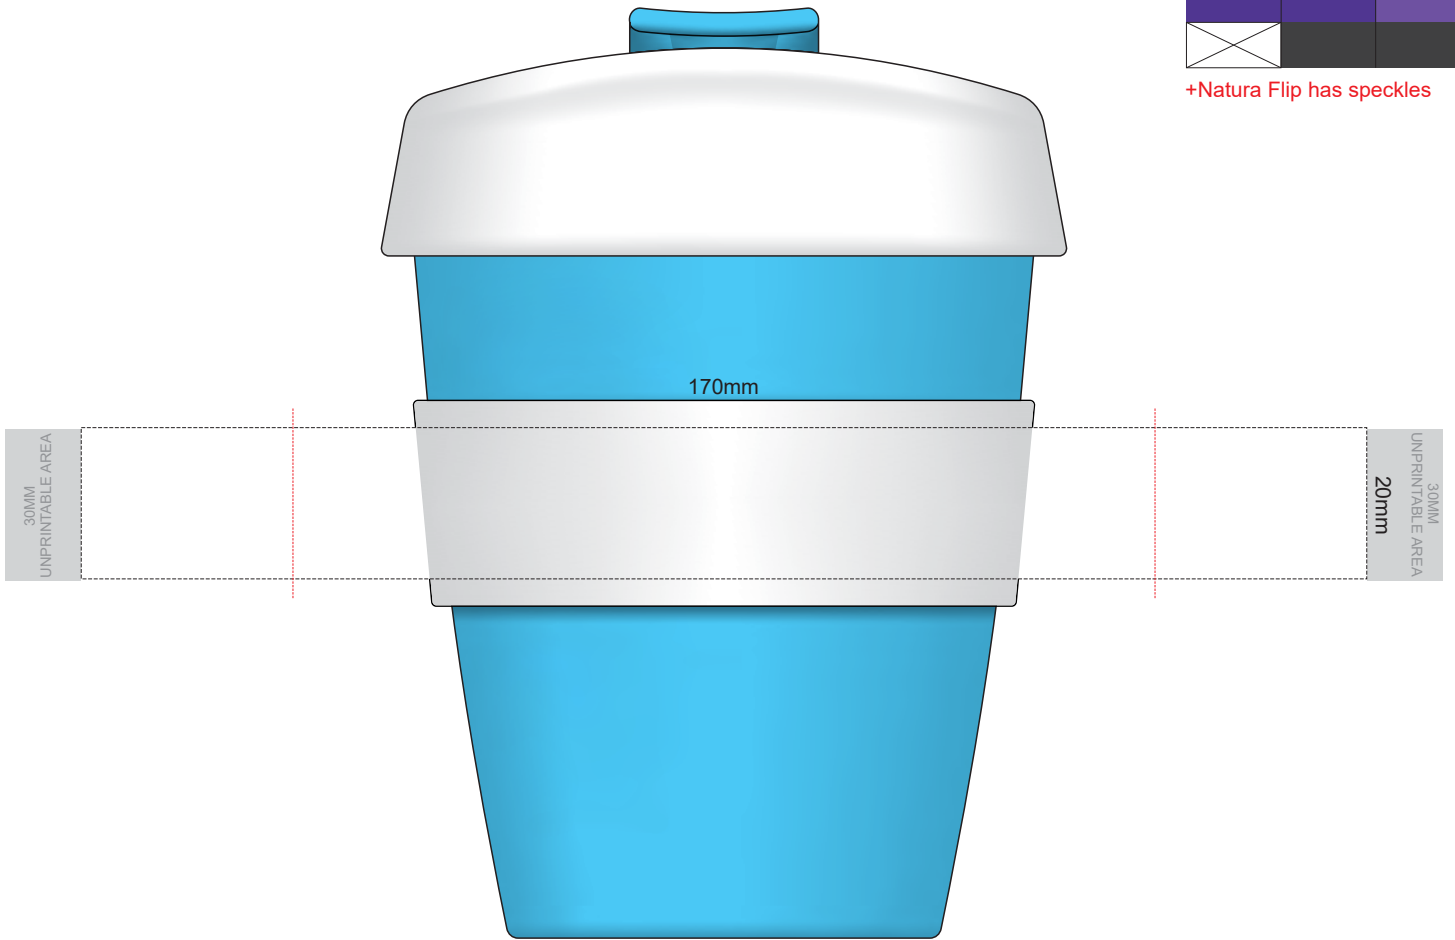

100% of Actual Size
Pad Print

Cup Colour	Flip & Lid Colour	Band Colour
Light Grey	Light Grey	Light Grey
Dark Grey	Dark Grey	Dark Grey
White with X	White	White
Yellow	Yellow	Yellow
White with X	Orange	Orange
Pink	Pink	Pink
White with X	Red	Red
Light Green	Light Green	Light Green
Green	Green	Green
Cyan	Cyan	Cyan
Light Blue	Light Blue	Light Blue
White with X	Dark Blue	Dark Blue
Dark Blue	Dark Blue	Dark Blue
Purple	Purple	Purple
White with X	Black	Black

+Natura Flip has speckles

100% of Actual Size
Pad Print

SIDE 1

SIDE 2

Cup Colour	Flip & Lid Colour	Band Colour
Light Tan	Light Tan	Light Tan
Grey	Grey	Grey
White with X	White	White
Yellow	Yellow	Yellow
White with X	Orange	Orange
White with X	Pink	Pink
White with X	Red	Red
Light Green	Light Green	Light Green
Green	Green	Green
Cyan	Cyan	Cyan
Light Blue	Light Blue	Light Blue
White with X	Dark Blue	Dark Blue
White with X	Dark Blue	Dark Blue
White with X	Purple	Purple
White with X	Black	Black

+Natura Flip has speckles

100% of Actual Size
Screen Print (one colour)

Red Line = Exact opposites of the product
(centre artwork to the red line)

Cup Colour	Flip & Lid Colour	Band Colour
Light Tan	Light Tan	Light Tan
Grey	Grey	Grey
White with X	White	White
Yellow	Yellow	Yellow
White with X	Orange	Orange
Pink	Pink	Pink
White with X	Red	Red
Light Green	Light Green	Light Green
Green	Green	Green
Cyan	Cyan	Cyan
Light Blue	Light Blue	Light Blue
White with X	Dark Blue	Dark Blue
White with X	Dark Blue	Dark Blue
Purple	Purple	Purple
White with X	Black	Black

+Natura Flip has speckles

100% of Actual Size
Silicone Digital Print
Debossed

SIDE 1

SIDE 2