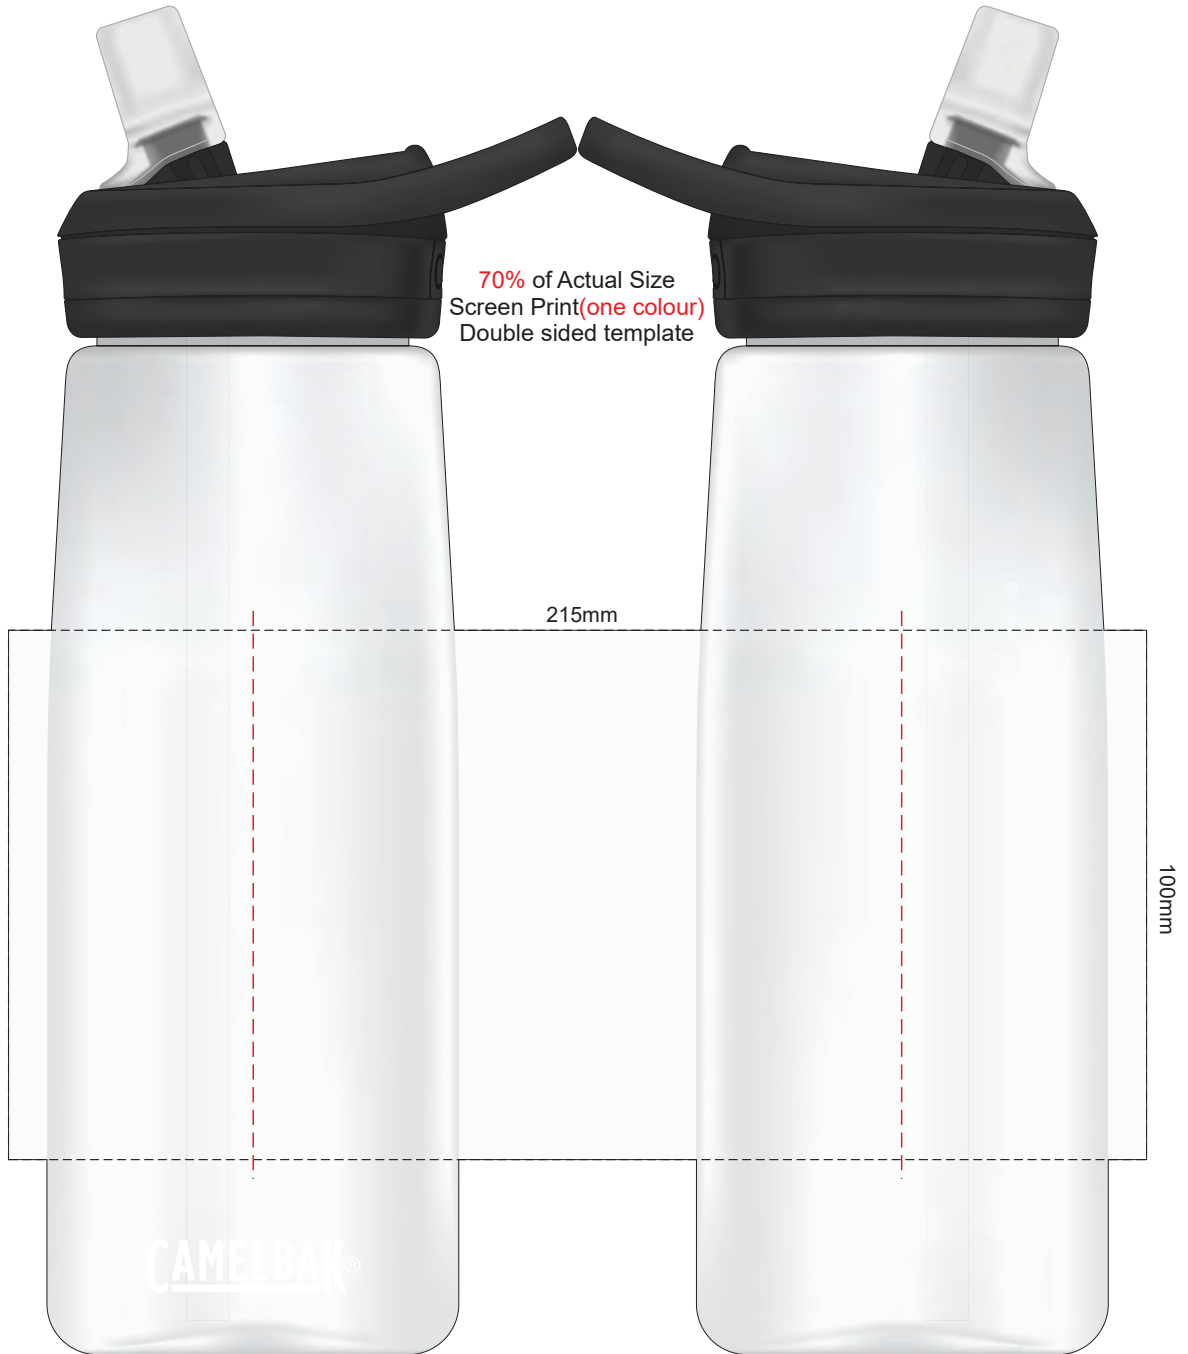

70% of Actual Size
Screen Print (one colour)

215mm

100mm

CAMELBAK®

A 2-3mm tolerance is expected for alignment of the printed artwork and the CamelBak logo.
Please note that there is a seam on the product that may run through the artwork.
These seams are produced in the manufacturing process and are unavoidable.

A 2-3mm tolerance is expected for alignment of the printed artwork and the CamelBak logo.
Please note that there is a seam on the product that may run through the artwork.
These seams are produced in the manufacturing process and are unavoidable.