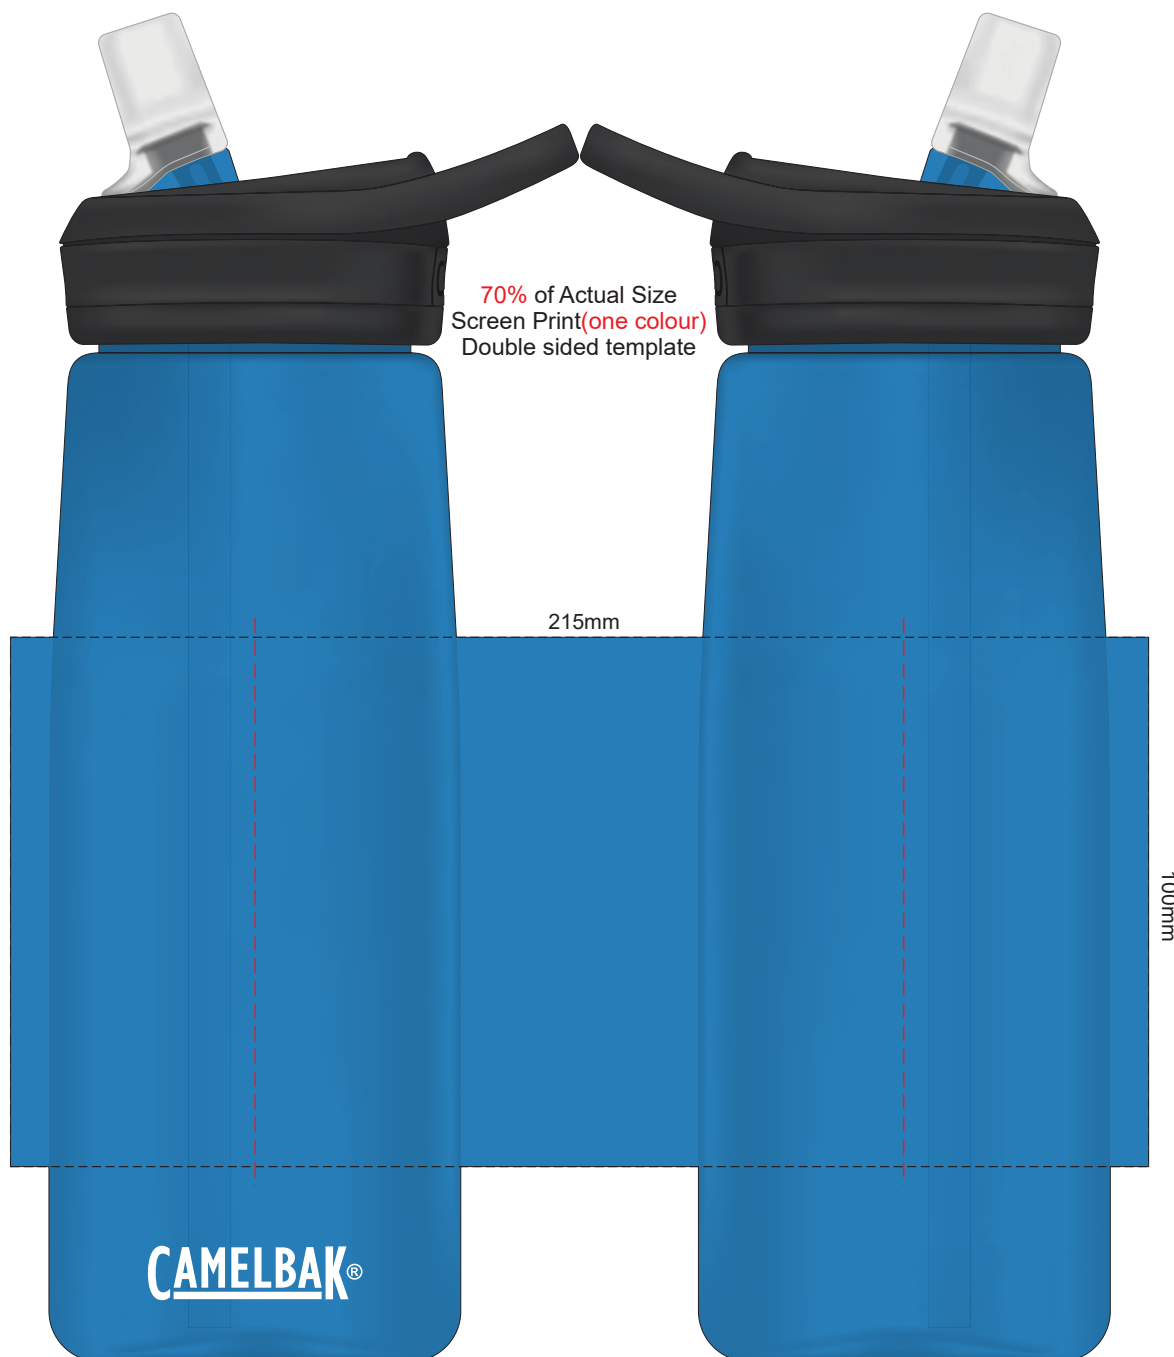

70% of Actual Size
Screen Print (one colour)

215mm

100mm

CAMELBAK®

A 2-3mm tolerance is expected for alignment of the printed artwork and the CamelBak logo.
Please note that there is a seam on the product that may run through the artwork.
These seams are produced in the manufacturing process and are unavoidable.

A 2-3mm tolerance is expected for alignment of the printed artwork and the CamelBak logo.
Please note that there is a seam on the product that may run through the artwork.
These seams are produced in the manufacturing process and are unavoidable.