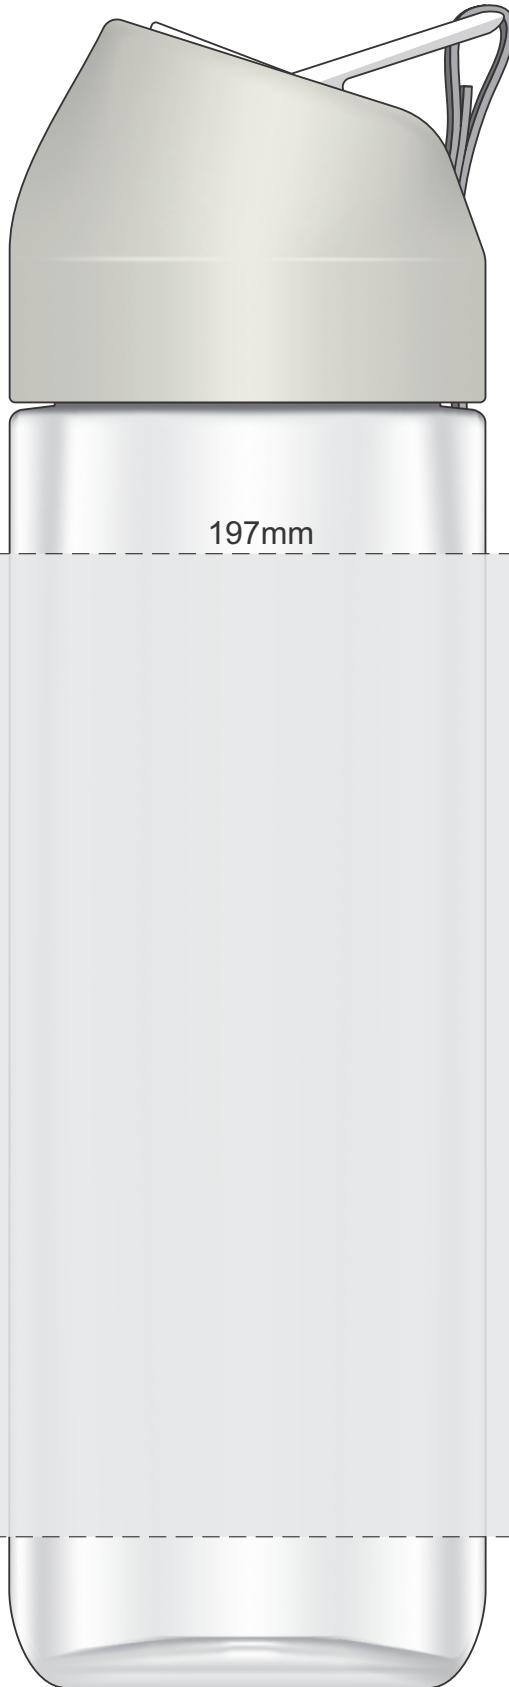

Actual Size: 100% when viewed on A4 paper

Bottle	Lid
Clear	Grey
Grey	Dark Grey

Pad Print

Actual Size: 100% when viewed on A4 paper

Bottle

Lid

Clear	

197mm

130mm

Digital Rotary