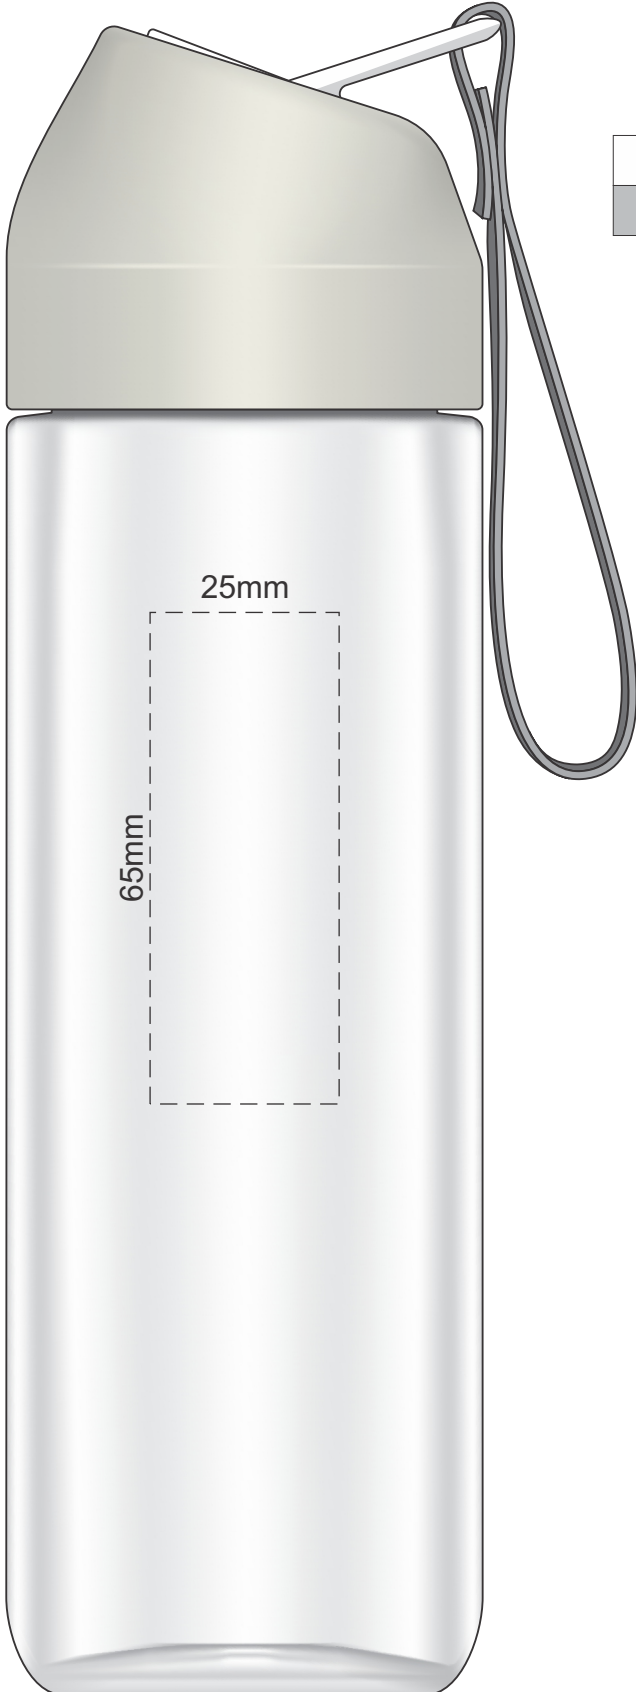

Actual Size: 100% when viewed on A4 paper

Bottle	Lid
Clear	Grey
Grey	Dark Grey

Pad Print

Actual Size: 100% when viewed on A4 paper

Bottle

Lid

Clear	

197mm

130mm

Digital Rotary