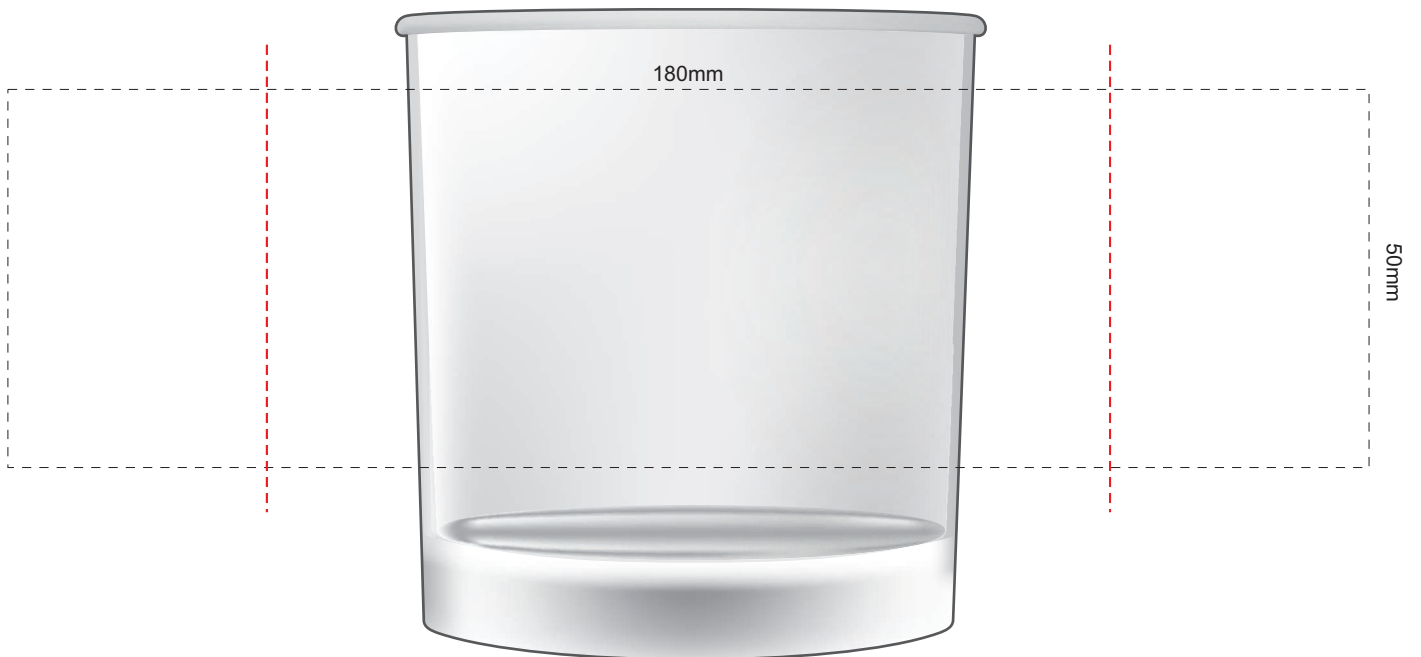

100% of Actual Size
Pad Print
Imitation Etch

100% of Actual Size
Pad Print
Imitation Etch

100% of Actual Size
Screen Print (one colour only)

Red Line = Exact opposites of the product
(centre artwork to the red line)

100% of Actual Size
Engraving

Engraves to a
Natural Etch